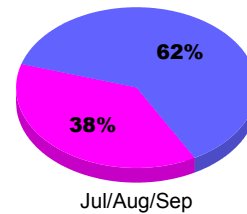

Gender Comparison 2011-2012