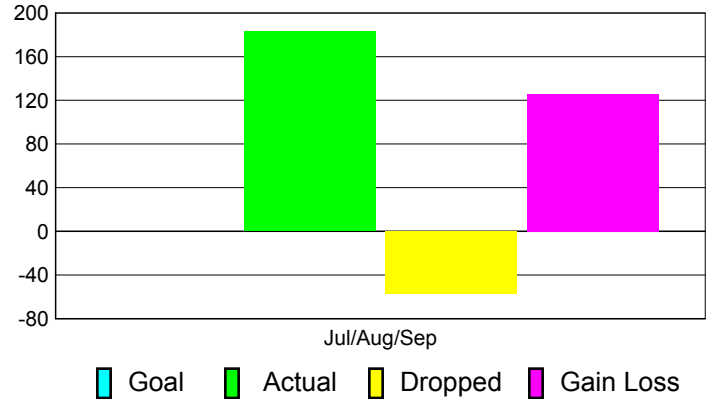

### YTD Status Quo Clubs 2011-2012

Status Quo Clubs Compared to Status Quo Members

## MEMBERSHIP

**Membership Results**  
2011-2012

**Membership**  
2010-2011

Month	Net Memb Goal	Actual New Memb	Actual Dropped Memb	Gain/Loss of Memb	Gain/Loss of Memb
Jul/Aug/Sep		183	-57	126	199
<b>Totals</b>		<b>183</b>	<b>-57</b>	<b>126</b>	<b>199</b>

### Membership Results 2011-2012

Goal, New, Dropped, Gain/Loss

### Comparison of Membership Gain/Loss

Current Year Compared to the Previous Year